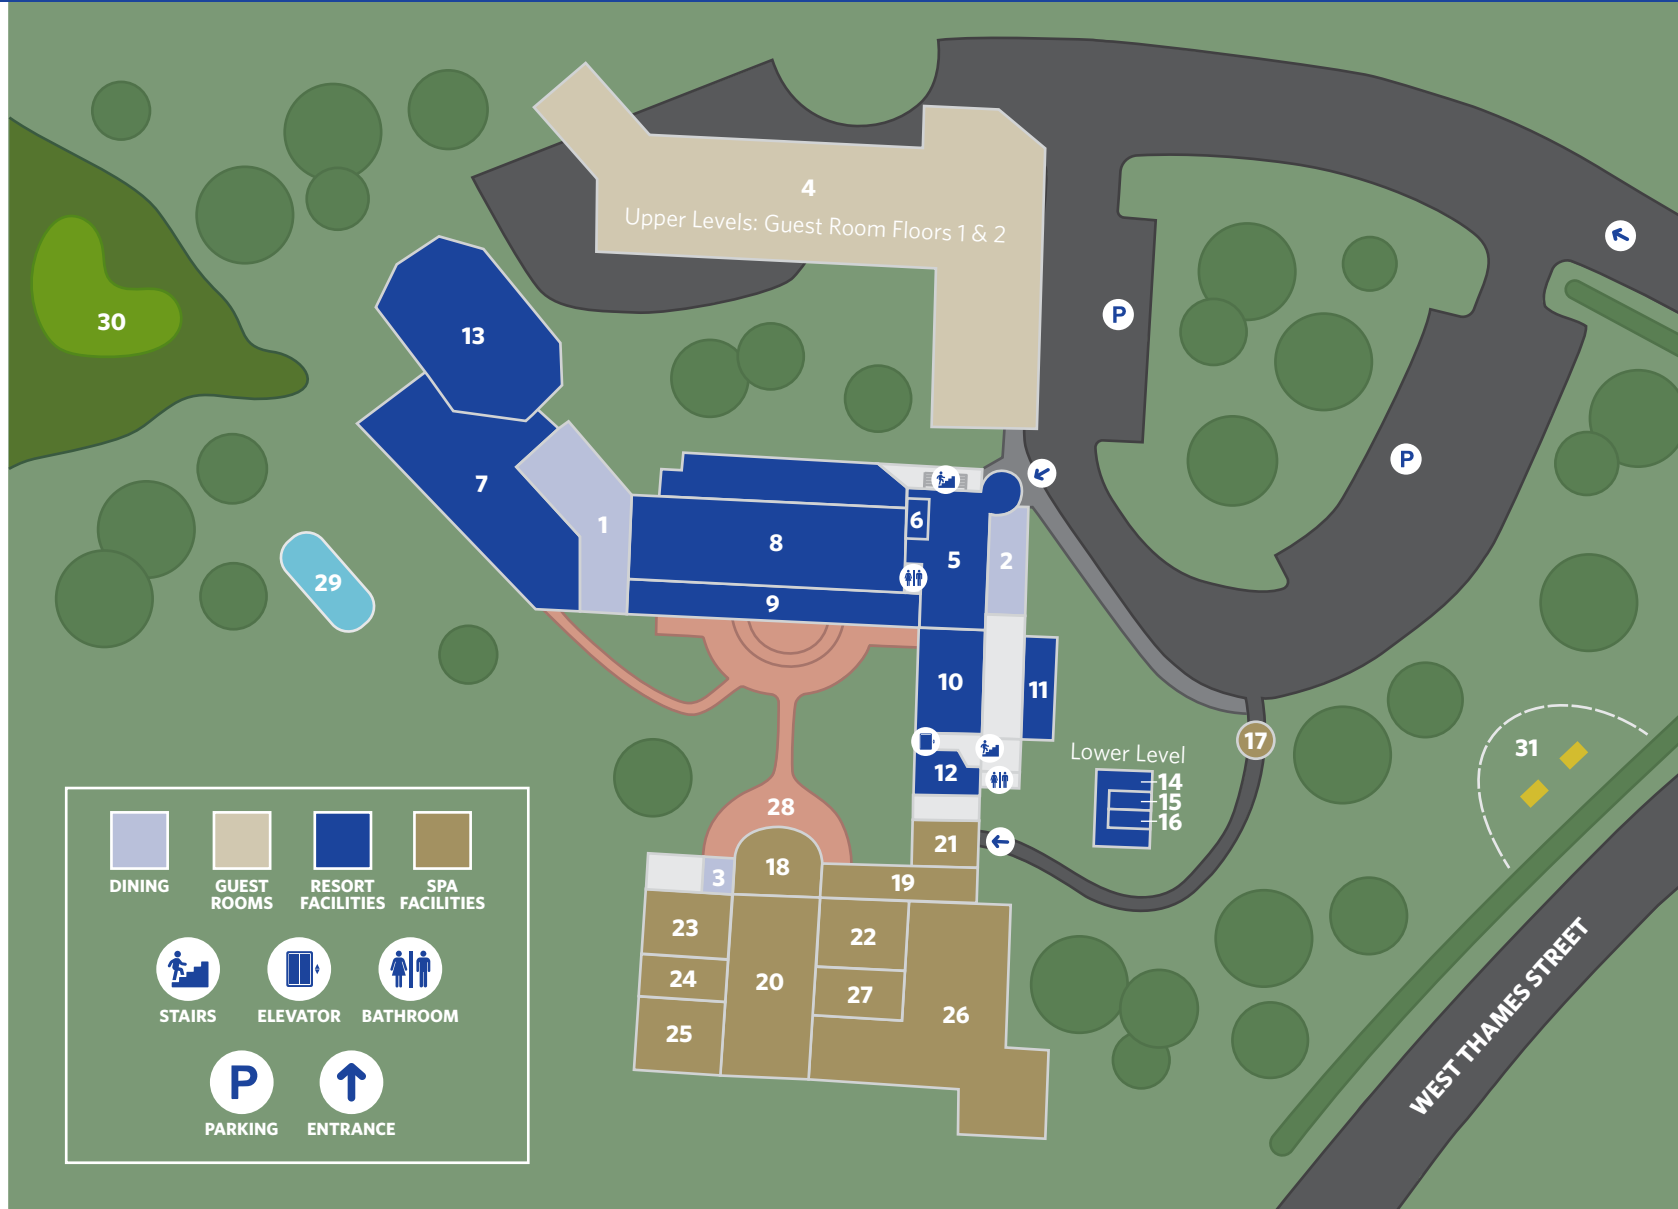

**DINING**

- Kensington's Restaurant
- Ascot's Pub
- Juice Bar

**GUEST ROOMS**

- Floors 1 & 2

**RESORT FACILITIES**

- Inn Lobby
- Inn Reception
- Terrace Deck & Bar
- Grand Ballroom
- Palm Court
- Hunt Room
- Garden Patio
- Conservatory
- The Cottage
- Business Center
- Boardroom
- Thames Room

**SPA FACILITIES**

- Spa Walkway
- Spa Lobby
- Spa Reception
- Pool
- Boutique
- Women's Locker Room
- Men's Locker Room
- Wellness Classes
- Fitness Center
- Treatment Rooms
- Relaxation Room

**GROUNDS**

- Courtyard
- Reflecting Pool
- Public Norwich Golf Course
- Apiary

- 1
- 2
- 3
- 4
- 5
- 6
- 7
- 8
- 9
- 10
- 11
- 12
- 13
- 14
- 15
- 16
- 17
- 18
- 19
- 20
- 21
- 22
- 23
- 24
- 25
- 26
- 27
- 28
- 29
- 30
- 31

Kensington's

Ascot's

Pool

Terrace Deck

Relaxation Room

Courtyard